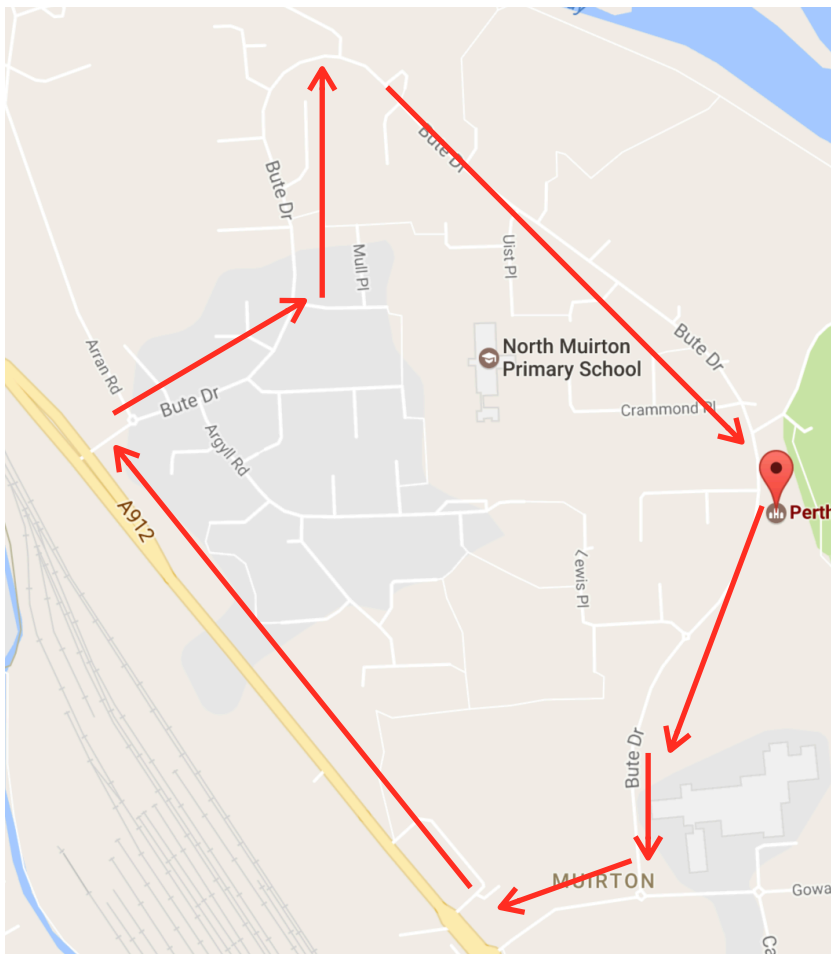

# Prayer Walk: North Muirton (longer)

Start at Riverside

**Walk anti-clockwise from church towards the back of Perth Grammar.**

- Pray for the Grammar School, staff and pupils.
- Pray for Riverside's work with the school.

**Right at the roundabout towards Dunkeld Road. And right on Dunkeld Road**

- Pray for the many car businesses (motor mile); staff and customers.
- Pray for safety on Dunkeld Road
- Pray for SSE, the Maltings and other businesses in the area, for their staff and customers.

## As you pass the path to the Tay

- Pray for safety & especially for the young people at night

## Return to Riverside