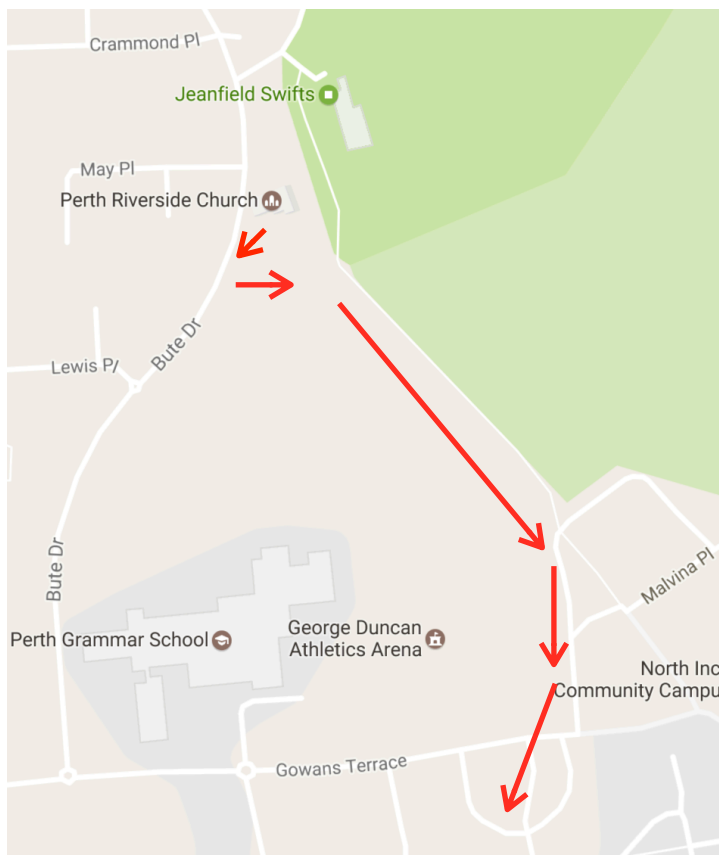

Prayer Walk: Muirton (shorter)

Start at Riverside

Turn left out of church then first left through small car park on to path. Walk up path towards the North Inch Community Campus

- *Pray for health of community, for sporting activities, for wellbeing and mental health. Pray for the people that use the library.*
- *Pray for St John's schools, for Perth Grammar school, and for Muirton community nursery*
- *Pray for the community garden, for the local people and community groups involved*

Turn right onto Gowan's Terrace and then walk to Rookery, turn left through middle of the Rookery. The Community Flat is on the right on the corner of the Rookery & Lark Ave.

- *Pray for the community flat, for the people that use it, and for the church's work there.*
- *Pray for peace in the neighbourhood.*
- *Pray for PKC and their work in the area*
- *Pray for Balhousie primary school staff and pupils.*
- *Pray for Riverside's work at Balhousie primary, the Badminton & Table-tennis groups.*
- *Pray for Riverside's mission and outreach to the neighbourhood.*

Walk the same route back to Riverside